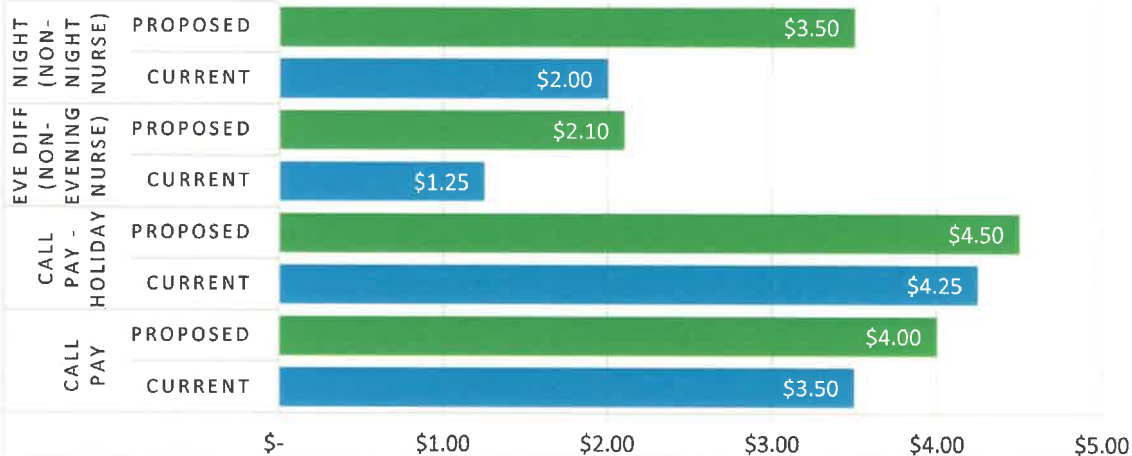

Salary Exhibits - Time Limited Package

RN (FT- NO EXPERIENCE WITH ADN)

ADDITIONAL PREMIUMS FOR A FT NURSE

RN (FT-MID GRADE WITH ADN)

ADDITIONAL HOURLY PREMIUMS

RN (FT-AT MAX RATE WITH ADN)