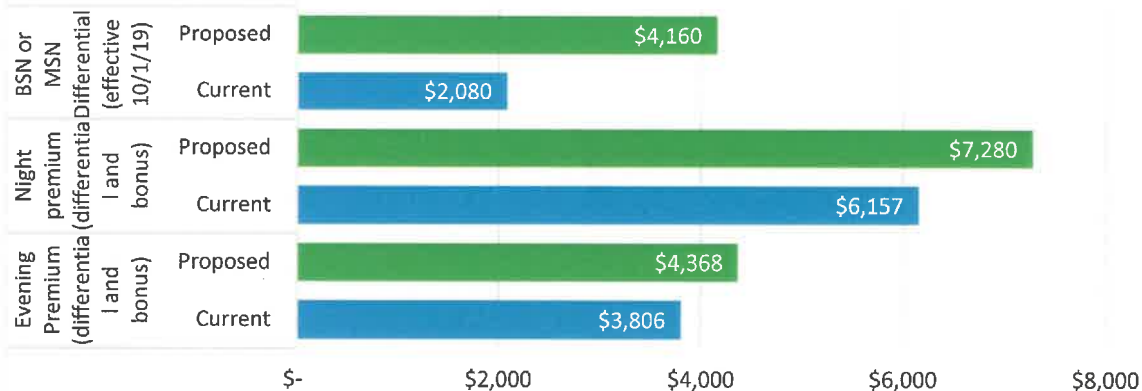

Salary Exhibits - Time Limited Package

RN (FT- NO EXPERIENCE WITH ADN)

ADDITIONAL PREMIUMS FOR A FT NURSE

RN (FT-MID GRADE WITH ADN)

ADDITIONAL HOURLY PREMIUMS

RN (FT-AT MAX RATE WITH ADN)