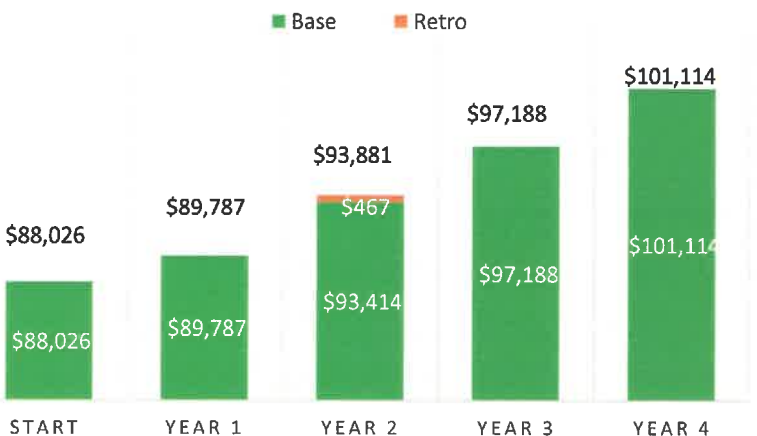

Salary Exhibits - Time Limited Package

RN (FT- NO EXPERIENCE WITH ADN)

ADDITIONAL PREMIUMS FOR A FT NURSE

RN (FT-MID GRADE WITH ADN)

ADDITIONAL HOURLY PREMIUMS

RN (FT-AT MAX RATE WITH ADN)