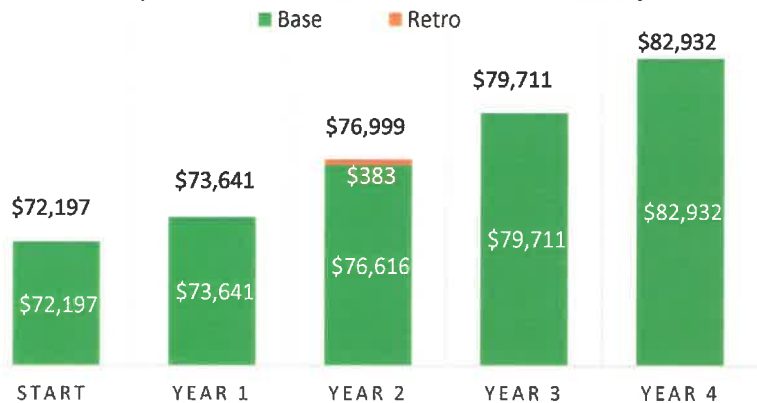

Salary Exhibits - Time Limited Package

RN (FT- NO EXPERIENCE WITH ADN)

ADDITIONAL PREMIUMS FOR A FT NURSE

RN (FT-MID GRADE WITH ADN)

ADDITIONAL HOURLY PREMIUMS

RN (FT-AT MAX RATE WITH ADN)